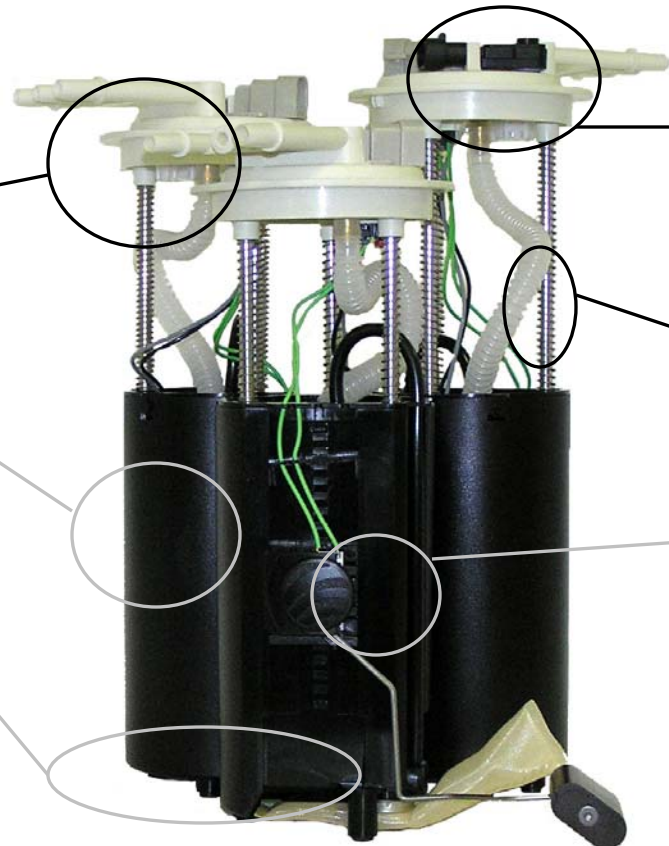

# MODULAR UNITS

Designed, developed & tested in North America.

OE components such as wire connectors, vapor pressure sensor, fuel strainer, and convoluted fuel output tubing.

DuPont™ Delrin® acetal plastic and Viton® rubber.